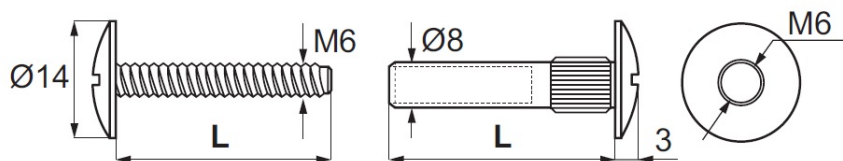

PRODUCT SHEET

Description:

Connecting Screw, 31-39mm, Bore 8mm, M6, Steel, Brass Plated

Item number:

11.06.913-1

Units	Box	Carton	HS Code	Barcode
Set		1000	7318155898	 5704866015431

Panel thickness	Screw "L"	Tube "L"	NPL	BPL	BRZ	BLK
25 - 33 mm	M6 x 14 mm	M6 x 25 mm	# 11.06.902	# 11.06.901	# 11.06.900	
31 - 39 mm	M6 x 14 mm	M6 x 30 mm	# 11.06.912	# 11.06.913	# 11.06.910	
31 - 45 mm	M6 x 20 mm	M6 x 30 mm	# 11.06.904			available upon request
38 - 46 mm	M6 x 20 mm	M6 x 38 mm	# 11.06.920	# 11.06.922		